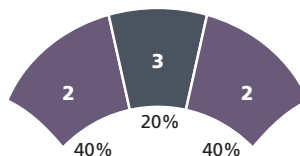

FRONT TIRE

REAR TIRE

| Size | Load index & Speed rating | Michelin Tube | Overall width | | | | Overall diameter | | | | Max load ¹ kg lbs | Tread depth ² mm 32nds | Preferred rim width (compatible rims) in | |
|--------------------------|---------------------------|---------------|---------------|--------------|--------------|--------------|------------------|--------------|--------------|--------------|---------------------------------|--------------------------------------|--|---------------------|
| | | | Static mm | In Use in | Static mm | In Use in | Static mm | In Use in | Static mm | In Use in | | | | |
| POWER PURE™ FRONT | | | | | | | | | | | | | | |
| 120/60ZR17 (55 W) | | TL | 122 | 4.80 | 131 | 5.16 | 576 | 22.68 | 586 | 23.07 | 218 | 481 | 4 5 | 3.50 (3.75) |
| 120/70ZR17 (58 W) | | TL | 122 | 4.80 | 131 | 5.16 | 600 | 23.62 | 612 | 24.09 | 236 | 520 | 4 5 | 3.50 (3.75) |
| POWER PURE™ REAR | | | | | | | | | | | | | | |
| 160/60ZR17 (69 W) | | TL | 161 | 6.34 | 172 | 6.77 | 624 | 24.57 | 638 | 25.12 | 325 | 716 | 5 6 | 4.50 (4.25 to 5.00) |
| 180/55ZR17 (73 W) | | TL | 178 | 7.01 | 190 | 7.48 | 630 | 24.80 | 644 | 25.35 | 365 | 805 | 5 6 | 5.50 (6.00) |
| 190/50ZR17 (73 W) | | TL | 190 | 7.48 | 203 | 7.99 | 622 | 24.48 | 636 | 25.04 | 365 | 805 | 5 6 | 6.00 (5.50) |
| 190/55ZR17 (75 W) | | TL | 190 | 7.48 | 203 | 7.99 | 642 | 25.28 | 656 | 25.83 | 387 | 853 | 5 6 | 6.00 (5.50) |