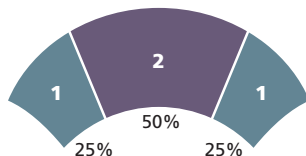

FRONT TIRE

REAR TIRE

| Size | Load index & Speed rating | Michelin Tube | Overall width | | | | Overall diameter | | | | Max load ¹ kg lbs | Tread depth ² mm 32nds | Preferred rim width (compatible rims) in | |
|--------------------------|---------------------------|---------------|---------------|--------------|--------------|--------------|------------------|--------------|--------------|--------------|---------------------------------|--------------------------------------|--|---------------------|
| | | | Static mm | In Use in | Static mm | In Use in | Static mm | In Use in | Static mm | In Use in | | | | |
| POWER PURE™ FRONT | | | | | | | | | | | | | | |
| 120/60ZR17 (55 W) | | TL | 122 | 4.80 | 131 | 5.16 | 576 | 22.68 | 586 | 23.07 | 218 | 481 | 4 5 | 3.50 (3.75) |
| 120/70ZR17 (58 W) | | TL | 122 | 4.80 | 131 | 5.16 | 600 | 23.62 | 612 | 24.09 | 236 | 520 | 4 5 | 3.50 (3.75) |
| POWER PURE™ REAR | | | | | | | | | | | | | | |
| 160/60ZR17 (69 W) | | TL | 161 | 6.34 | 172 | 6.77 | 624 | 24.57 | 638 | 25.12 | 325 | 716 | 5 6 | 4.50 (4.25 to 5.00) |
| 180/55ZR17 (73 W) | | TL | 178 | 7.01 | 190 | 7.48 | 630 | 24.80 | 644 | 25.35 | 365 | 805 | 5 6 | 5.50 (6.00) |
| 190/50ZR17 (73 W) | | TL | 190 | 7.48 | 203 | 7.99 | 622 | 24.48 | 636 | 25.04 | 365 | 805 | 5 6 | 6.00 (5.50) |
| 190/55ZR17 (75 W) | | TL | 190 | 7.48 | 203 | 7.99 | 642 | 25.28 | 656 | 25.83 | 387 | 853 | 5 6 | 6.00 (5.50) |